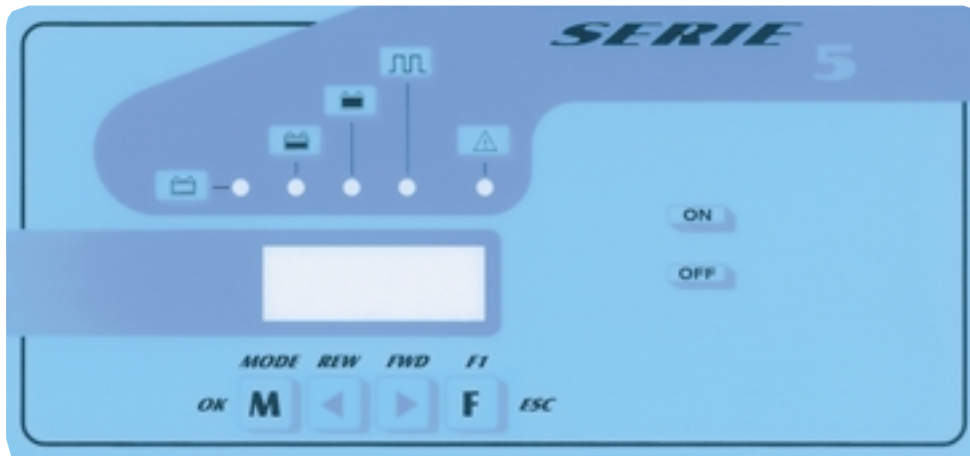

#### CHARACTERISTICS

- Characteristics as Serie 3
- Four Digit Display showing voltage, current, charging Time, accumulated capacity, etc.
- Final charging not depends on the time but of the real battery accumulated capacity
- The programming is directly made on the card by 4 keys.
- Charging time changes in according with the battery discharge
- Charging within 12 hours.
- Wa charging cycle (DIN 41774)
- Easy transport by two wheels
- Diagram pocket and cable carrier included